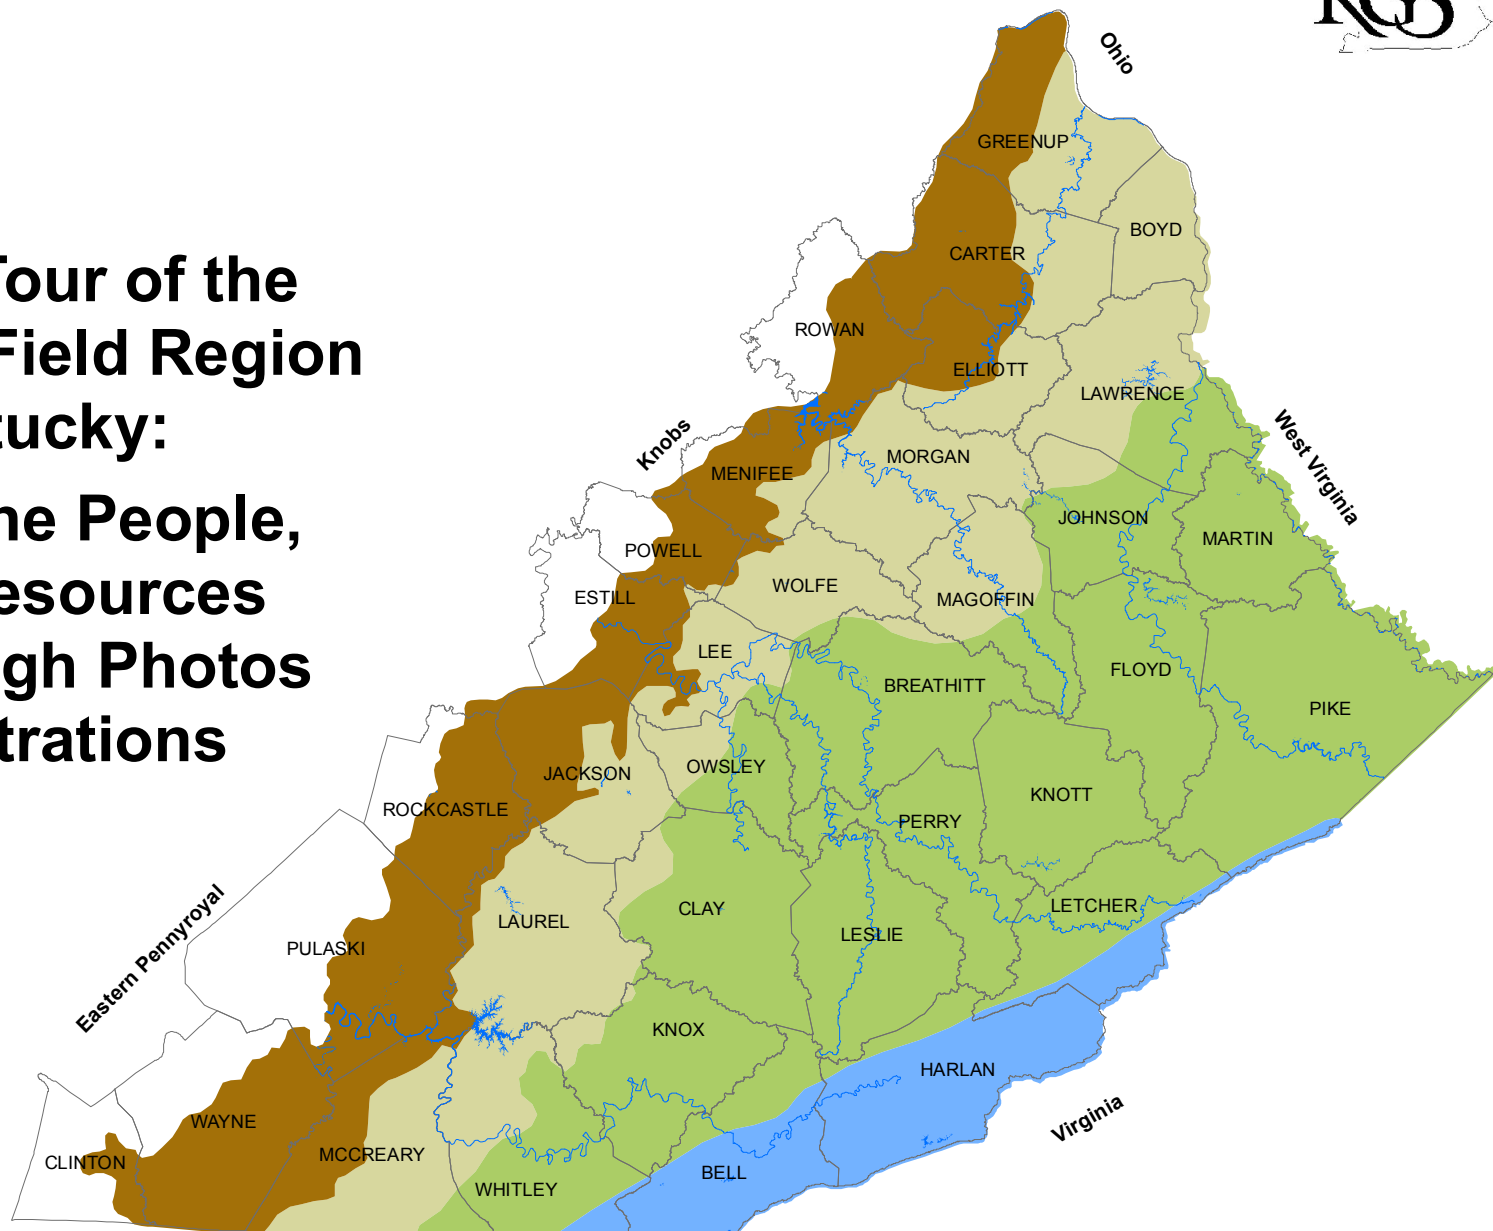

A Pictorial Tour of the Eastern Coal Field Region of Kentucky: The Land, the People, and the Resources Seen Through Photos and Illustrations

Subregion

- Cumberland Escarpment**
- Cumberland Plateau**
- Mountain and Creek Bottom**
- Pine Mountain**